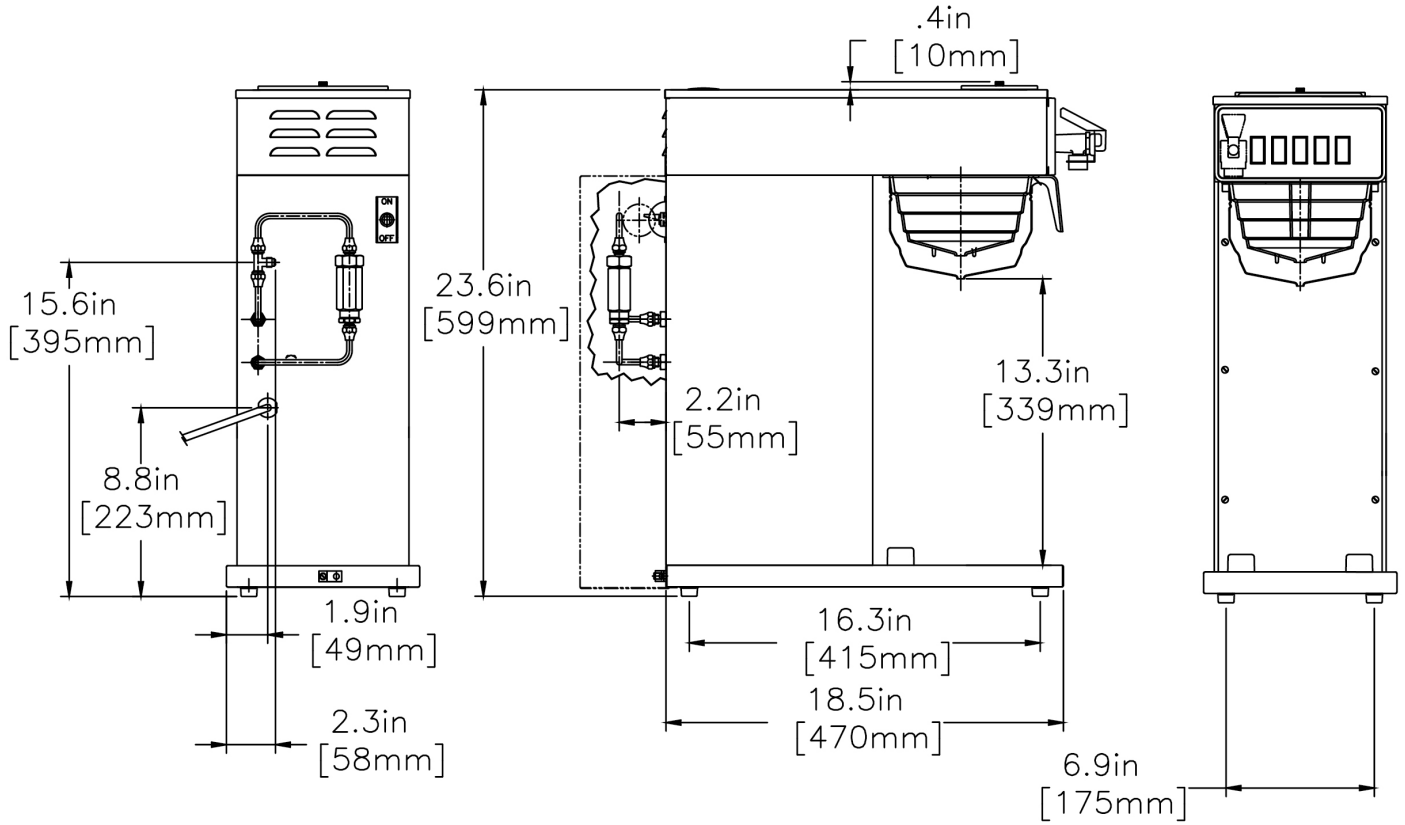

Created on:
01/31/2017

Unit			Shipping					
	Width	Height	Depth	Width	Height	Depth	Weight	Volume
English	9.0 in.	23.6 in.	18.5 in.	-	-	-	37.000 lbs	4.581 ft ³
Metric	22.9 cm	59.9 cm	47.0 cm	-	-	-	16.783 kgs	0.130 m ³