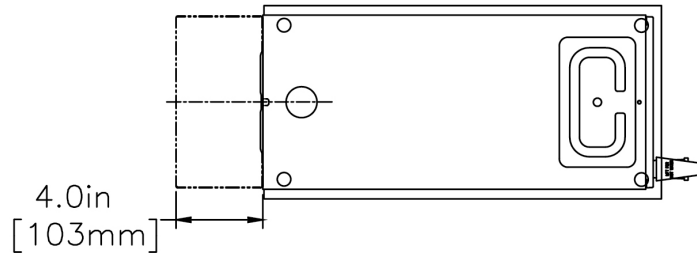

Created on:
01/31/2017

Unit			Shipping					
	Width	Height	Depth	Width	Height	Depth	Weight	Volume
English	9.0 in.	23.6 in.	18.5 in.	-	-	-	37.000 lbs	4.581 ft ³
Metric	22.9 cm	59.9 cm	47.0 cm	-	-	-	16.783 kgs	0.130 m ³