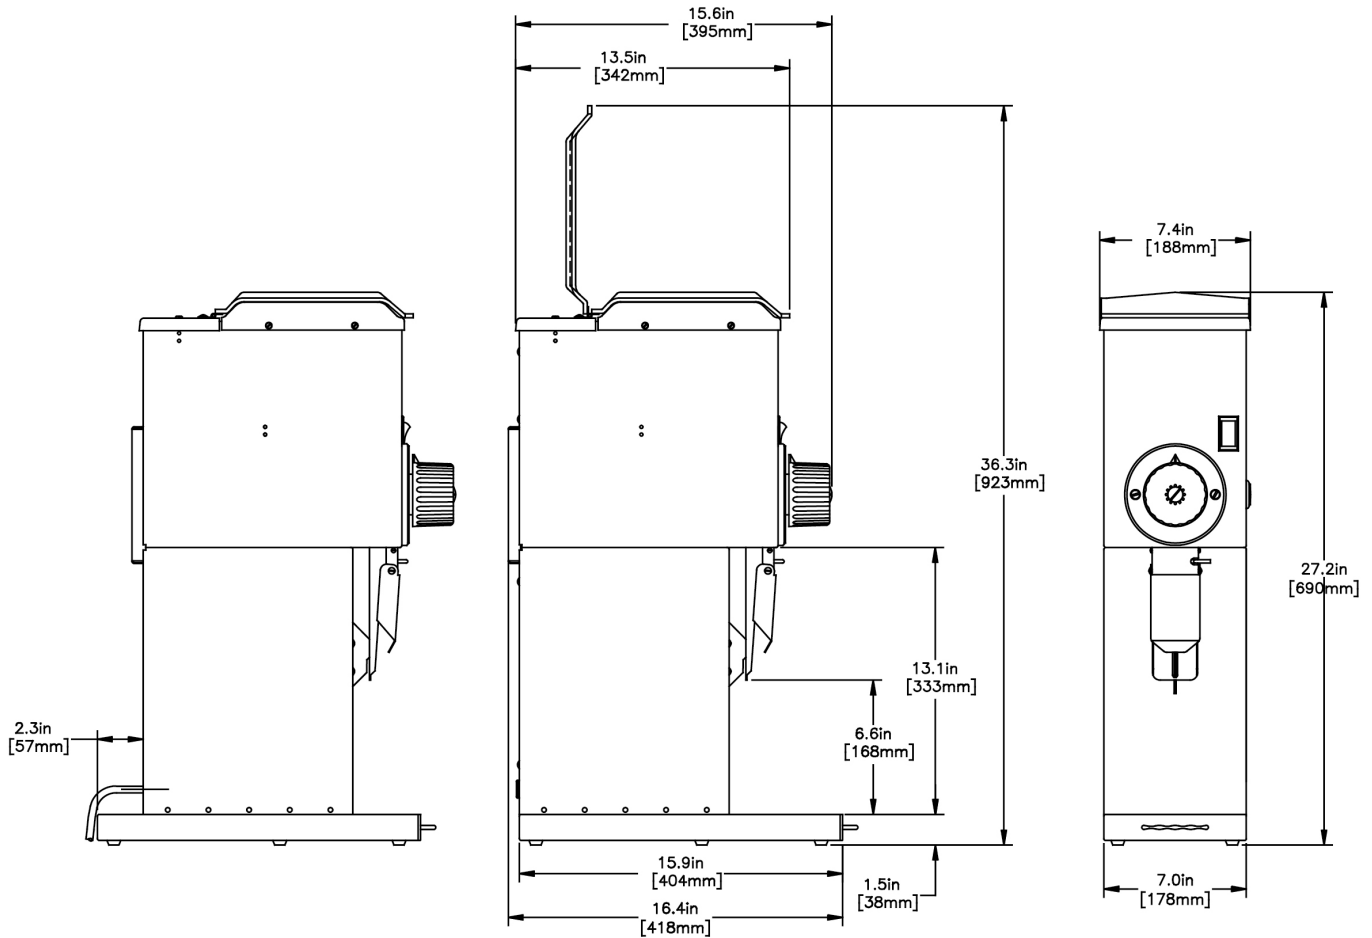

Created on:  
12/29/2016

Unit			Shipping					
	Width	Height	Depth	Width	Height	Depth	Weight	Volume
English	7.4 in.	27.2 in.	16.4 in.	-	-	-	59.000 lbs	4.472 ft <sup>3</sup>
Metric	18.8 cm	69.1 cm	41.7 cm	-	-	-	26.762 kgs	0.127 m <sup>3</sup>