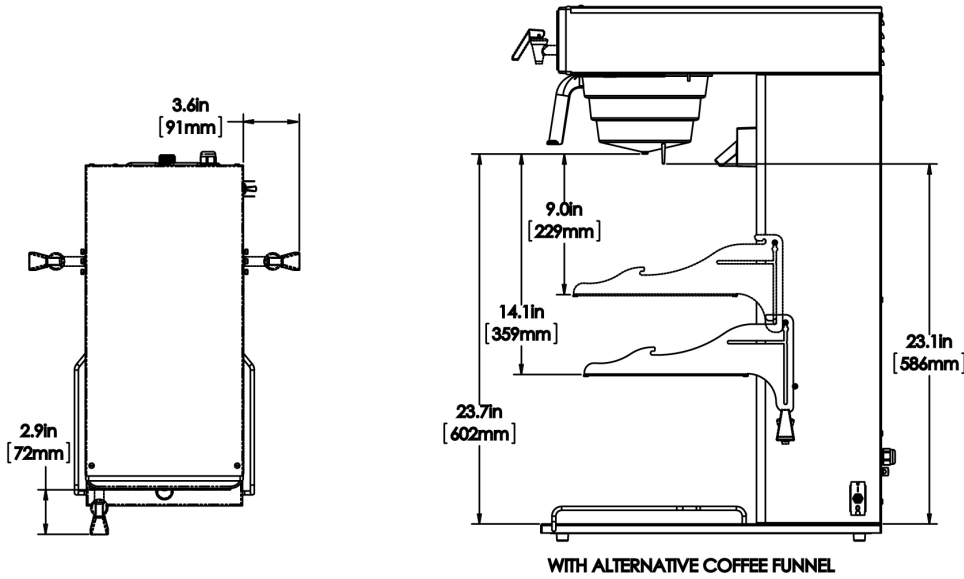

Created on:
10/14/2016

Unit			Shipping					
	Width	Height	Depth	Width	Height	Depth	Weight	Volume
English	11.5 in.	34.4 in.	23.8 in.	-	-	-	46.100 lbs	-
Metric	29.2 cm	87.4 cm	60.5 cm	-	-	-	20.911 kgs	-

BUNN® reserves the right to change specifications and product design without notice. Such revisions do not entitle the buyer to corresponding changes, improvements, additions or replacements for previously purchased equipment. For most current specifications and other info visit bunn.com.