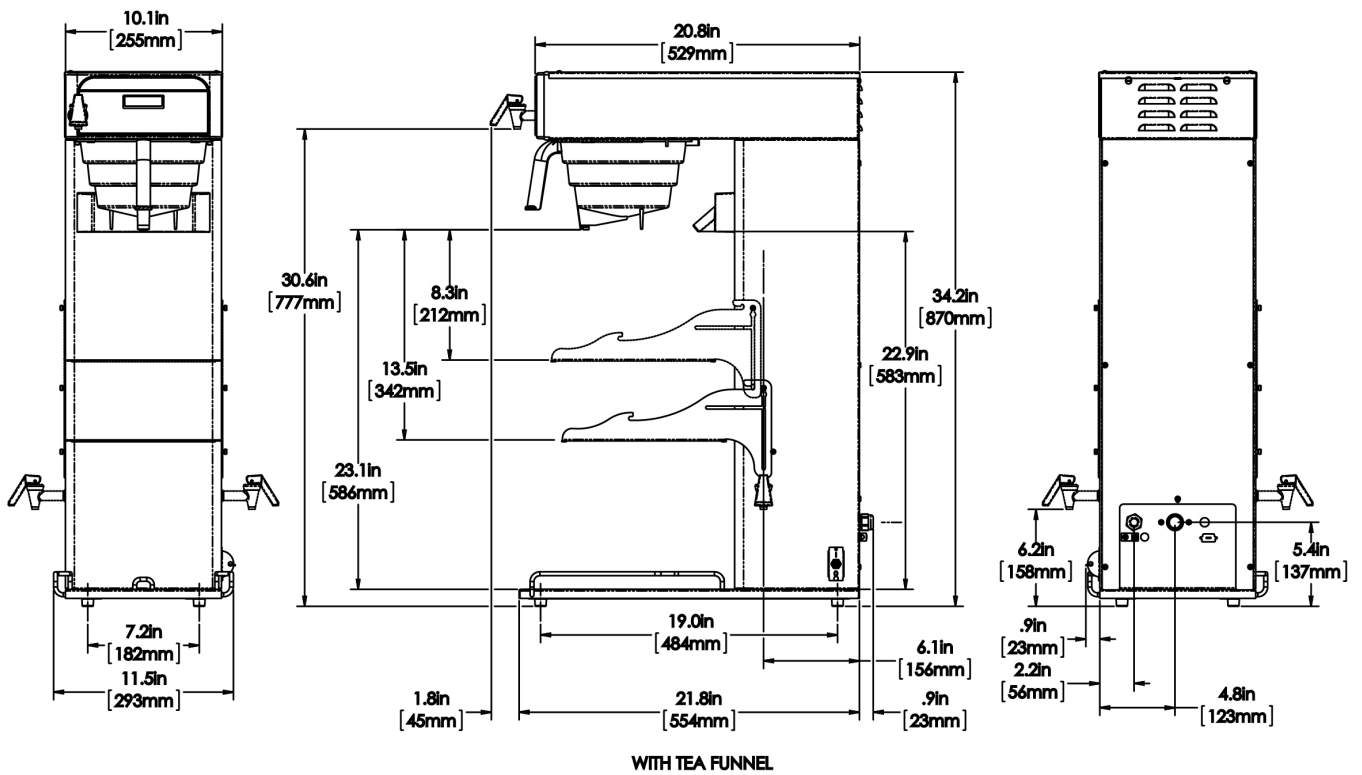

Created on:
10/14/2016

Unit			Shipping					
	Width	Height	Depth	Width	Height	Depth	Weight	Volume
English	11.5 in.	34.4 in.	23.8 in.	-	-	-	46.100 lbs	-
Metric	29.2 cm	87.4 cm	60.5 cm	-	-	-	20.911 kgs	-

BUNN® reserves the right to change specifications and product design without notice. Such revisions do not entitle the buyer to corresponding changes, improvements, additions or replacements for previously purchased equipment. For most current specifications and other info visit bunn.com.