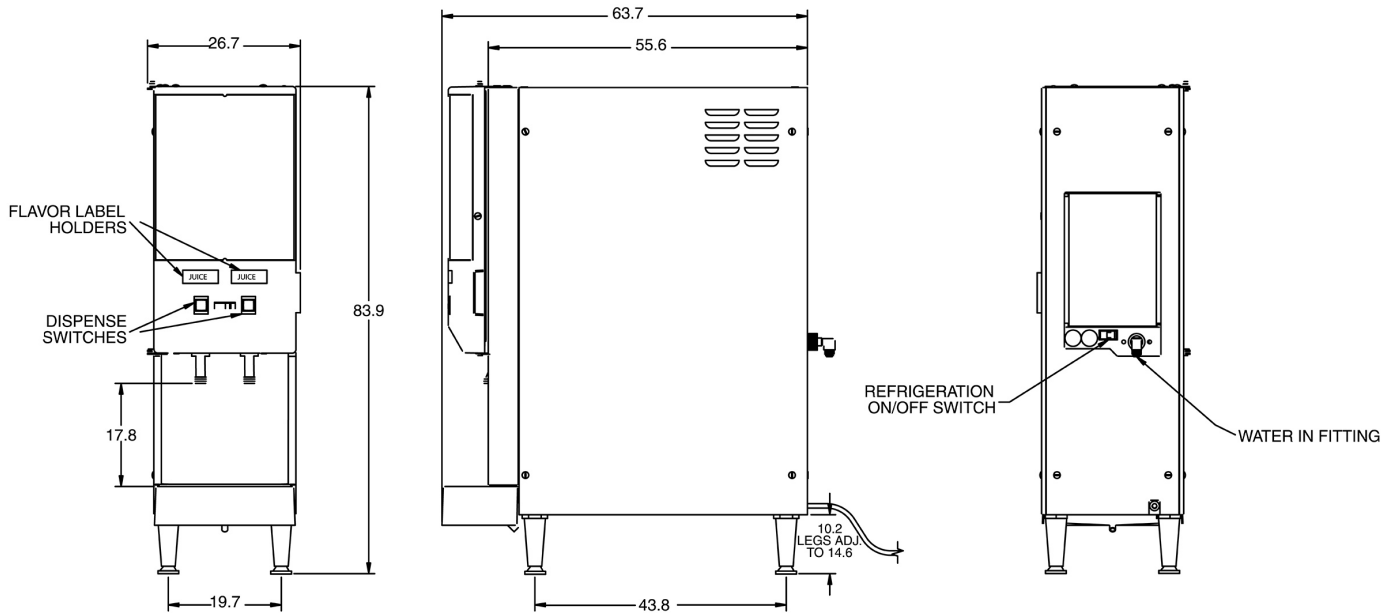

Created on:
11/16/2016

Unit			Shipping					
	Width	Height	Depth	Width	Height	Depth	Weight	Volume
English	10.0 in.	33.1 in.	25.5 in.	-	-	-	113.460 lbs	-
Metric	25.4 cm	84.1 cm	64.8 cm	-	-	-	51.465 kgs	-