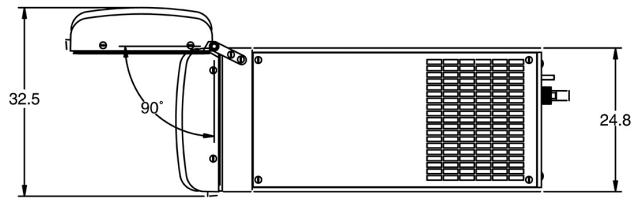

Plumbing Requirements

PSI	kPa	Fitting Supplied	Water Flow Required (GPM)
20-100	138-689	3/8" Male Flare Fitting	-

CAD Drawings

2D	Revit	KLC
●		

BUNN® reserves the right to change specifications and product design without notice. Such revisions do not entitle the buyer to corresponding changes, improvements, additions or replacements for previously purchased equipment. For most current specifications and other info visit bunn.com.

Created on:
11/16/2016

Unit			Shipping					
	Width	Height	Depth	Width	Height	Depth	Weight	Volume
English	10.0 in.	33.1 in.	25.5 in.	-	-	-	113.460 lbs	-
Metric	25.4 cm	84.1 cm	64.8 cm	-	-	-	51.465 kgs	-