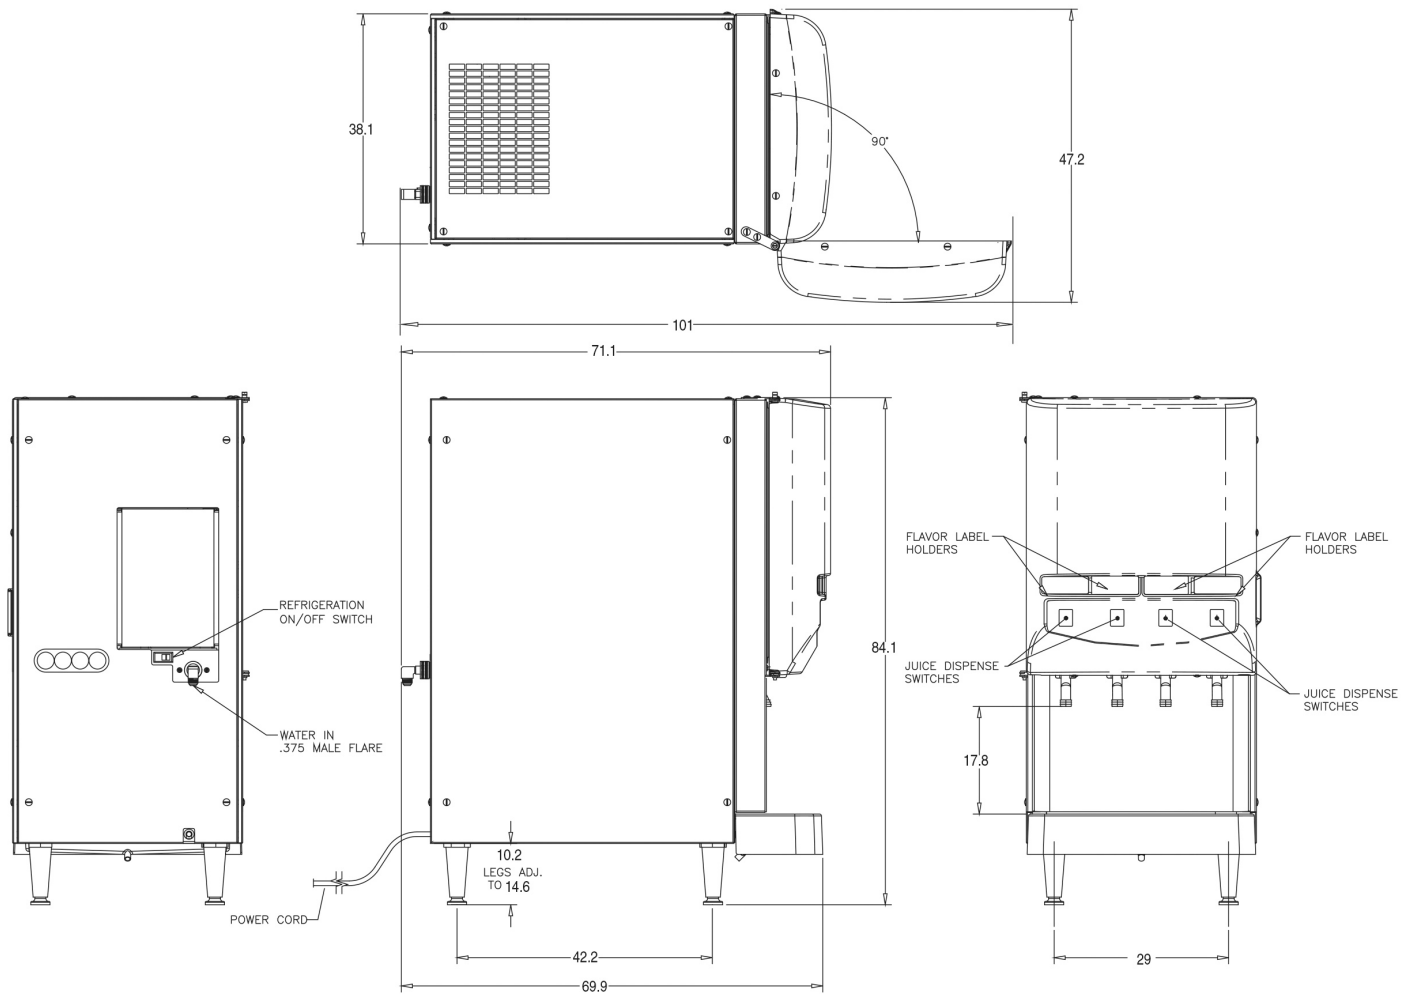

JDF-4SA Lit Door

33.1" x 25.5" x 15.7"
(84.1cm x 64.8cm x 39.9cm)

- 7" (17.8cm) cup clearance accommodates most juice containers
- Available with Iced Coffee or Juice display
- Both push-button and portion control in the same machine
- Quick dispense with 1.0 to 1.5oz (29.6 to 44.4ml) per second flow rate
- LED lighted door graphics bring high visibility to front-of-house applications
- Both push-button and portion control in the same machine
- One dispenser delivers both frozen and ambient products increasing profits by lowering costs
- Remote dispense switch kit model (juice display only) available for self-serve locations
- 18lb (8.2 kg) ice bank provides superior cold drink capacity
- Service-friendly design including two modular dispense decks makes service fast and simple
- Advanced concentrate pump designed for easy setup, accuracy and durability

Plumbing Requirements

PSI	kPa	Fitting Supplied	Water Flow Required (GPM)
20-100	138-689	3/8" Male Flare Fitting	-

CAD Drawings

2D	Revit	KLC
●		

BUNN® reserves the right to change specifications and product design without notice. Such revisions do not entitle the buyer to corresponding changes, improvements, additions or replacements for previously purchased equipment. For most current specifications and other info visit bunn.com.

Created on:
10/14/2016

Unit			Shipping					
	Width	Height	Depth	Width	Height	Depth	Weight	Volume
English	15.7 in.	33.1 in.	25.5 in.	-	-	-	131.750 lbs	-
Metric	39.9 cm	84.1 cm	64.8 cm	-	-	-	59.762 kgs	-