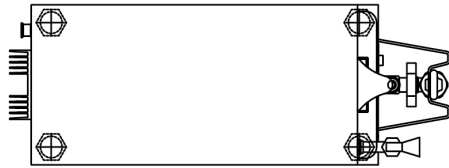

Plumbing Requirements

PSI	kPa	Fitting Supplied	Water Flow Required (GPM)
20-90	138-621	1/4" Male Flare Fitting	-

CAD Drawings

2D	Revit	KLC
●		

BUNN® reserves the right to change specifications and product design without notice. Such revisions do not entitle the buyer to corresponding changes, improvements, additions or replacements for previously purchased equipment. For most current specifications and other info visit bunn.com.

Created on:
02/02/2017

Unit			Shipping					
	Width	Height	Depth	Width	Height	Depth	Weight	Volume
English	9.3 in.	35.8 in.	23.1 in.	-	-	-	59.000 lbs	7.203 ft ³
Metric	23.6 cm	90.9 cm	58.7 cm	-	-	-	26.762 kgs	0.204 m ³