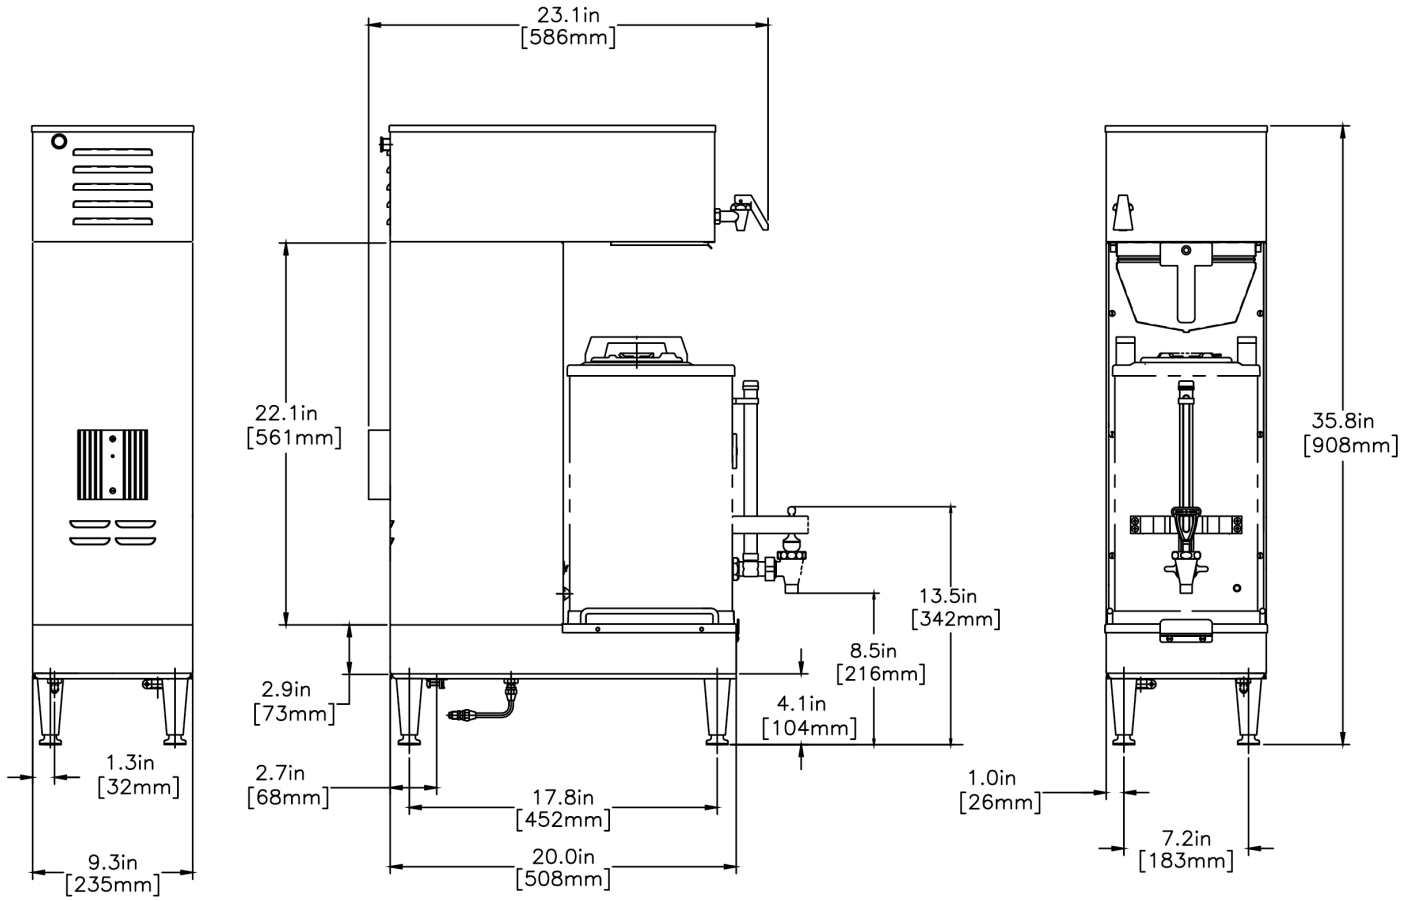

Created on:
02/02/2017

Unit			Shipping					
	Width	Height	Depth	Width	Height	Depth	Weight	Volume
English	9.3 in.	35.8 in.	23.1 in.	-	-	-	59.000 lbs	7.203 ft ³
Metric	23.6 cm	90.9 cm	58.7 cm	-	-	-	26.762 kgs	0.204 m ³