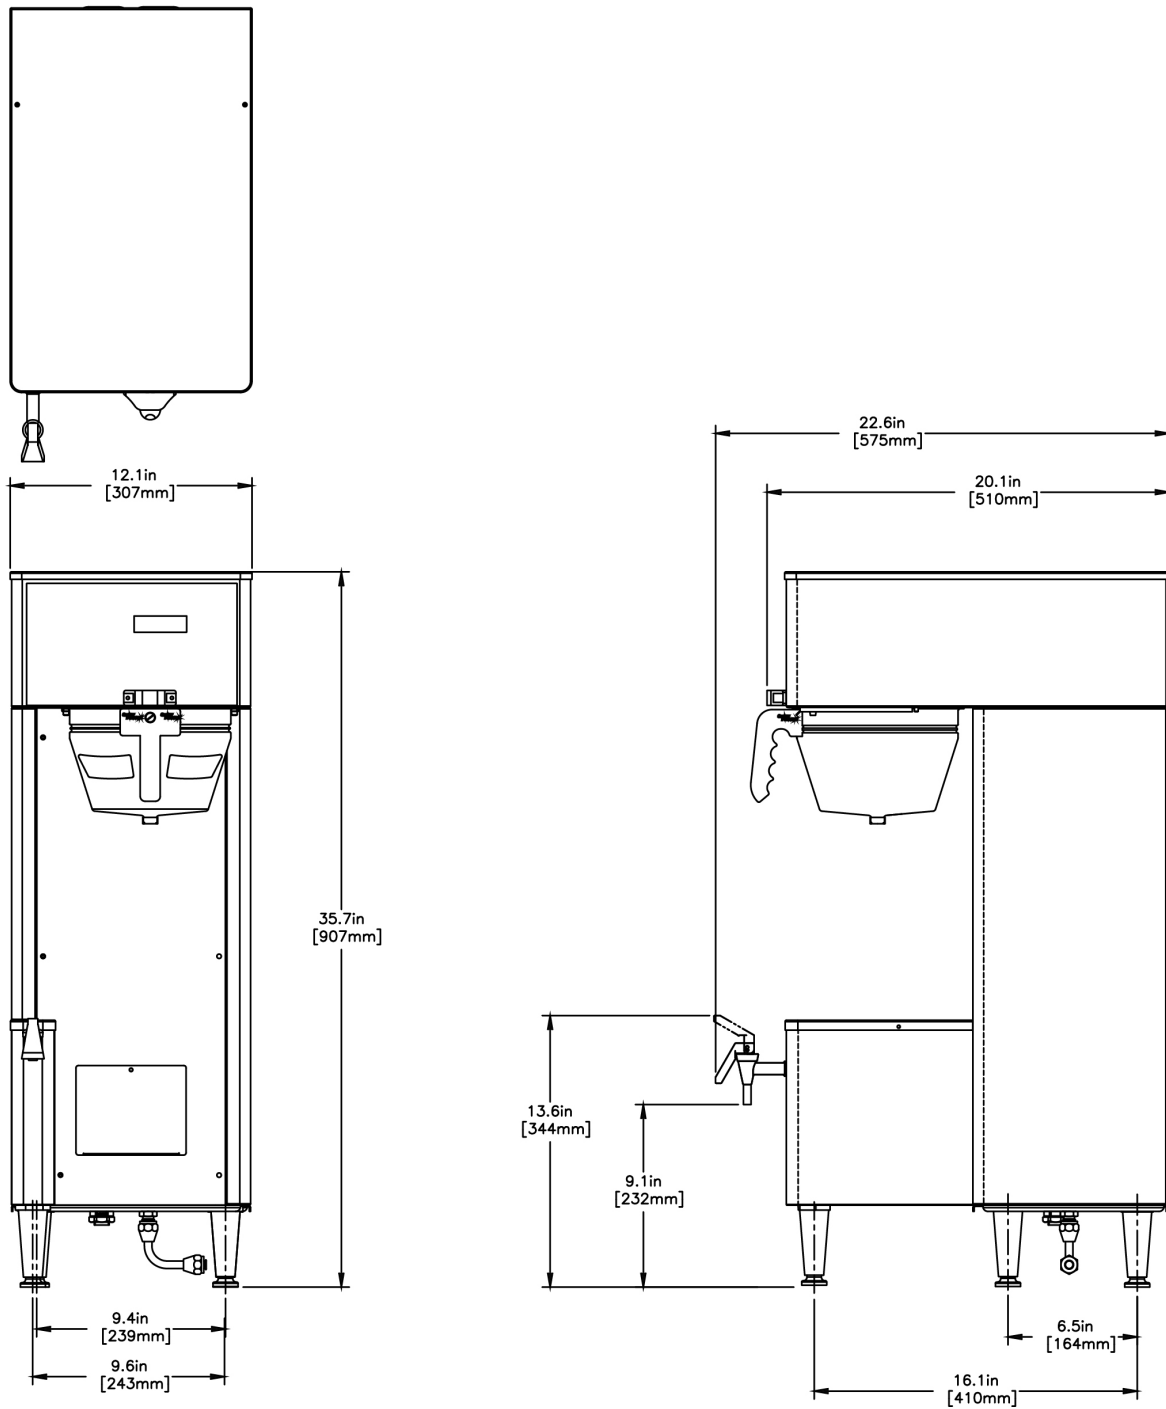

Created on:
12/29/2016

	Unit			Shipping				
	Width	Height	Depth	Width	Height	Depth	Weight	Volume
English	12.1 in.	35.7 in.	19.2 in.	-	-	-	60.150 lbs	8.131 ft ³
Metric	30.7 cm	90.7 cm	48.8 cm	-	-	-	27.284 kgs	0.230 m ³