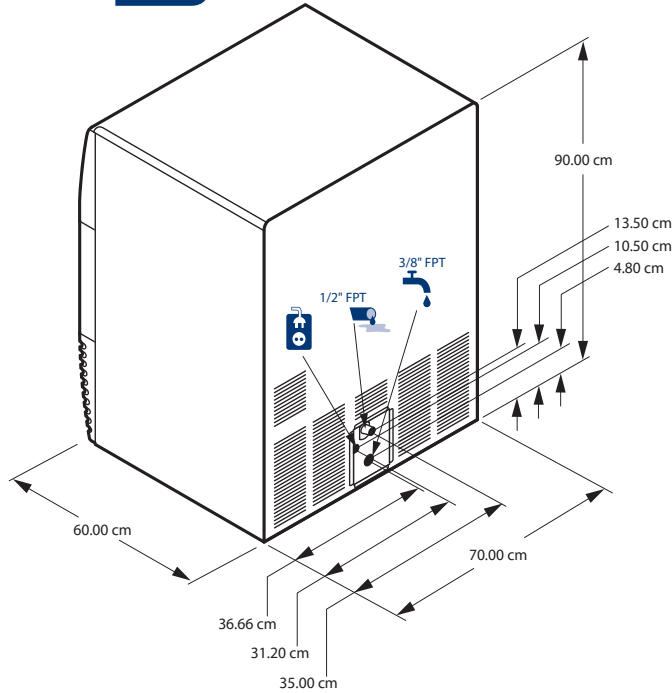

Sotto™ 80 Undercounter Ice Machine

50Hz UG-080A

Sotto is the perfect solution for venues where just a few large cubes in the glass is preferred.

- Industry Leading Performance
- Intuitive Control System
- Redesigned Refrigeration System Yields up to 43% More Ice
- Slide-out Air Filter
- Tool-Free Foodzone
- High grade stainless steel exterior
- Large, Clean, Clear, 20g Gourmet Cube

Levelers

Levelers standard.

Adjustable legs (from 101-152mm) available with optional leg kit K-00345.

Ice Shape

Manitowoc Deutschland GmbH
Auf der Weih 11
35745 Herborn
Germany
Tel: 0 27 72 - 5805 0
Fax: 0 27 72 - 5805 70
E-mail: info@manitowoc-de.com
www.manitowoc-de.com

UG-80

Bin capacity = 30 kg

Minimum		Maximum
10°C		43°C
10°C		32°C
20psi 140 kPa		80psi 550 kPa
5.5	A	
		15 Amps

°C	10	21	32	
10	91.3	84.7	78	kg
21	86.4	82.6	78.8	kg
32	66.8	67.5	63.1	kg
38	56.1	55.9	55.6	kg
43	54	51	48	kg