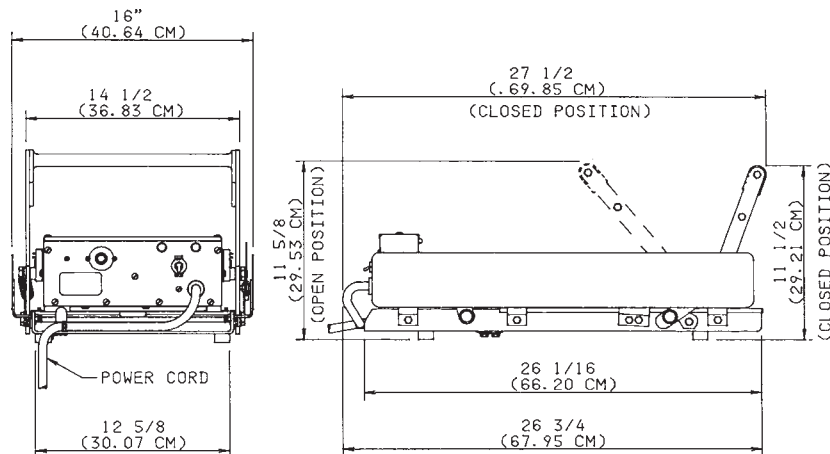

212-GFCCE BATCH BUN TOASTER

PRINCE CASTLE INC.
WORLDWIDE

SPECIFICATIONS

DIMENSIONS

MODEL NUMBER	WIDTH IN. (CM)	HEIGHT IN. (CM)	DEPTH IN. (CM)	SHIPPING WT. LB. (KG.)
212-GFCCE	27¹/₂ (69.85)	11⁵/₈ (29.53)	16.0 (40.64)	70 (31.7)

ELECTRICAL

MODEL NUMBER	VOLTS	HZ.	WATTS	AMPS	PHASE	PLUG NUMBER	PLUG CONFIG.
212-GFCCE	230	50	2300	10	Single	CEE-17	

*All units equipped with 6 ft. (182.8cm) line cord.

VOLTAGE ACROSS WATTAGE

208V	50/60Hz	1800W
220V	50/60Hz	2100W
230V	50/60Hz	2300W
240V	50/60Hz	2500W

ACCESSORIES

MODEL	DESCRIPTION
212-419	Aluminum Bun Spatula (1 included)
224-5	Bun and Utility Pan
212-635	Release Sheet Mounting Kit
212-491S	Release Sheet (Package of 2)

*Designs and specifications are subject to change without notice.

BATCH BUN TOASTER

212-GFCCE