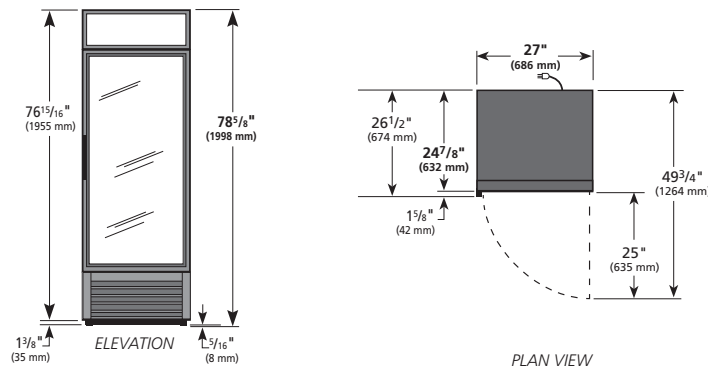

ROUGH-IN DATA

Specifications subject to change without notice.
Chart dimensions rounded up to the next whole millimeter (inches rounded up to the next 1/8").

Model	Doors	Shelves	Cabinet Dimensions (mm)			HP	Voltage	Amps	Capacity (litres)	Refrigerant	Crated Weight (kg)
			W	D	H						
GDM-19T-HC~TSL01	1	4	686	632	1998	1/3	230-240/50/1	2.4	479	R290	143

† Depth does not include 42 mm for door handles.