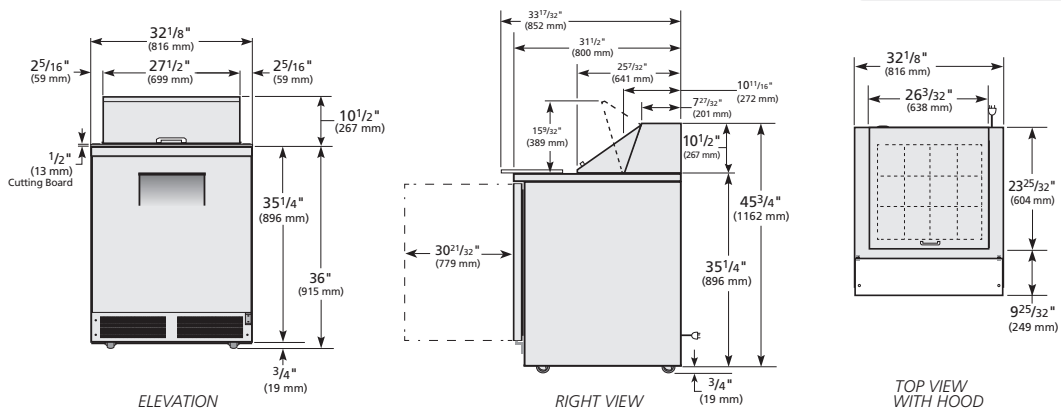

### TFP-32-12M-HC

- ▶ True's food prep units are designed with enduring quality that protects your long term investment.
- ▶ Factory engineered, self-contained, capillary tube system using environmentally friendly R290 hydro carbon refrigerant that has zero (0) ozone depletion potential (ODP), & three (3) global warming potential (GWP).
- ▶ Energy saving, environmentally friendly, exclusive forced-air refrigeration system holds 33°F to 41°F (.5°C to 5°C).
- ▶ All stainless steel front, top and ends. Matching aluminum finished back.
- ▶ Stainless steel, patented, foam insulated lid and hood keep pan temperatures colder, lock in freshness and minimize condensation. Removable for easy cleaning.
- ▶ Interior - attractive, NSF approved, clear coated aluminum liner. Stainless steel floor with coved corners.
- ▶ 8" (204 mm) deep, ½" (13 mm) thick, full length removable cutting board included. Sanitary, high density, NSF approved white polyethylene provides tough preparation surface.
- ▶ Door fitted with 12" (305 mm) long recessed handle that is foamed-in-place with a sheet metal interlock to ensure permanent attachment.
- ▶ Foamed-in-place using a high density, polyurethane insulation that has zero ozone depletion potential (ODP) and zero global warming potential (GWP).

### PLAN VIEW

### ROUGH-IN DATA

Specifications subject to change without notice.  
 Chart dimensions rounded up to the next whole millimeter (inches rounded up to the next 1/8").

Model	Doors	Shelves	Cabinet Dimensions (mm)			HP	Voltage	Amps	NEMA Config.	Cord Length (total m)	Crated Weight (kg)
			W	D†	H						
TFP-32-12M-HC	1	2	816	801	1181	1/4	230-240/50/1	1.9	▲	2.13	148